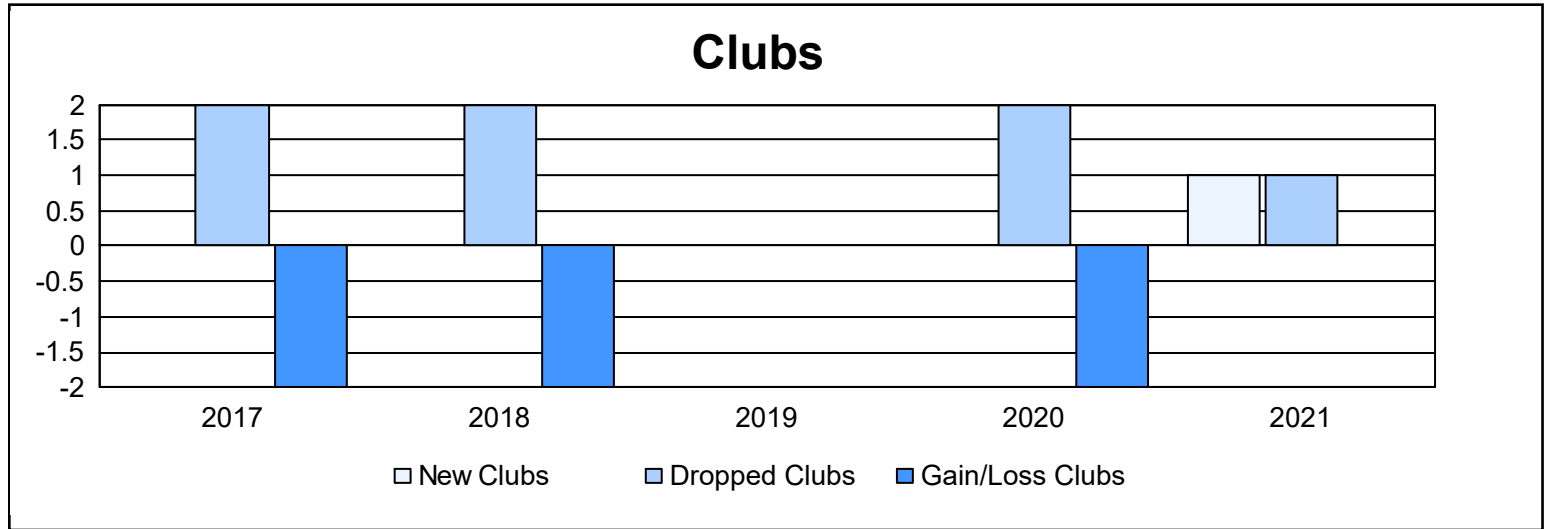

Year	New Clubs	Dropped Clubs	Gain/ Loss Clubs	New Members	Charter Members	Reinstate Members	Transfer Members	Total Member Added	Total Members Dropped	Gain/ Loss Members
2016-2017	0	2	-2	124	0	2	5	131	180	-49
2017-2018	0	2	-2	84	0	8	3	95	166	-71
2018-2019	0	0	0	117	0	3	5	125	111	14
2019-2020	0	2	-2	61	1	14	16	92	163	-71
2020-2021	1	1	0	46	27	8	4	85	115	-30
Average	0	1	-1	86	6	7	7	106	147	-41

Membership Composition June 2021 Cumulative

Gender Composition June 2021 Cumulative