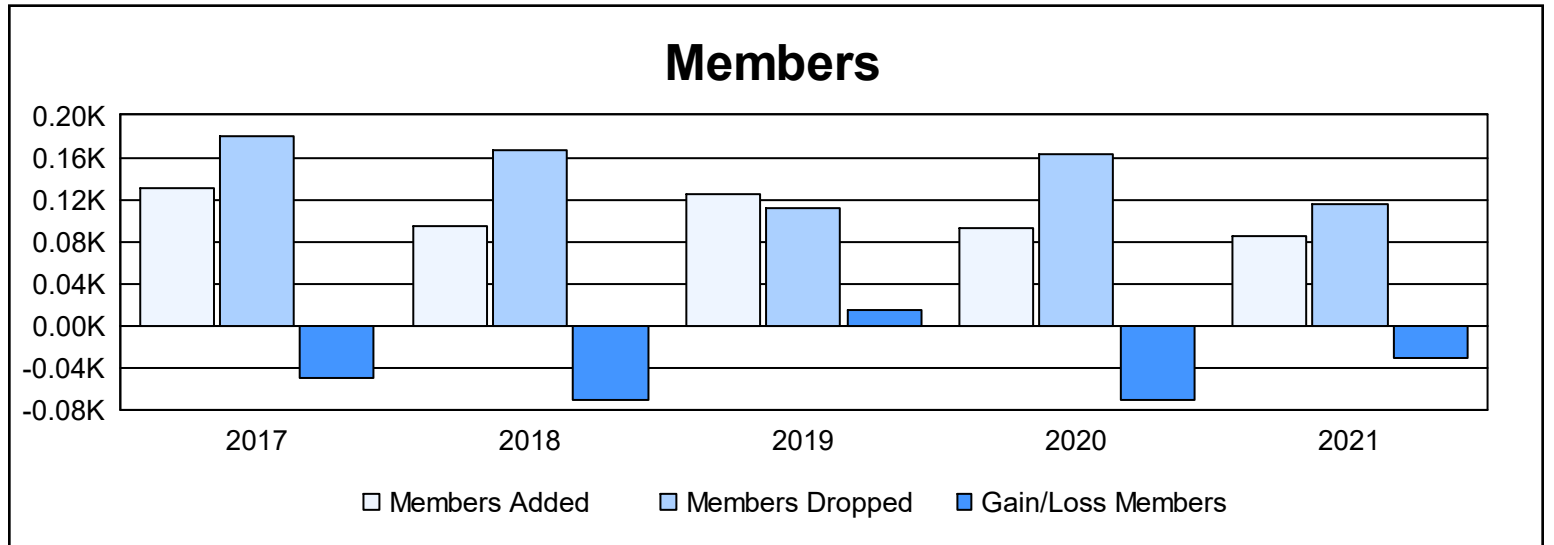

Year	New Clubs	Dropped Clubs	Gain/ Loss Clubs	New Members	Charter Members	Reinstate Members	Transfer Members	Total Member Added	Total Members Dropped	Gain/ Loss Members
2016-2017	0	2	-2	124	0	2	5	131	180	-49
2017-2018	0	2	-2	84	0	8	3	95	166	-71
2018-2019	0	0	0	117	0	3	5	125	111	14
2019-2020	0	2	-2	61	1	14	16	92	163	-71
2020-2021	1	1	0	46	27	8	4	85	115	-30
Average	0	1	-1	86	6	7	7	106	147	-41

Membership Composition June 2021 Cumulative

Gender Composition June 2021 Cumulative