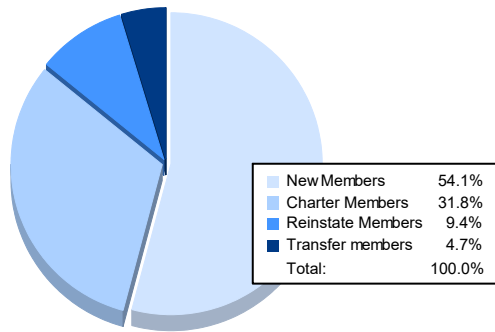

Year	New Clubs	Dropped Clubs	Gain/ Loss Clubs	New Members	Charter Members	Reinstate Members	Transfer Members	Total Member Added	Total Members Dropped	Gain/ Loss Members
2016-2017	0	2	-2	124	0	2	5	131	180	-49
2017-2018	0	2	-2	84	0	8	3	95	166	-71
2018-2019	0	0	0	117	0	3	5	125	111	14
2019-2020	0	2	-2	61	1	14	16	92	163	-71
2020-2021	1	1	0	46	27	8	4	85	115	-30
Average	0	1	-1	86	6	7	7	106	147	-41

Membership Composition June 2021 Cumulative

Gender Composition June 2021 Cumulative